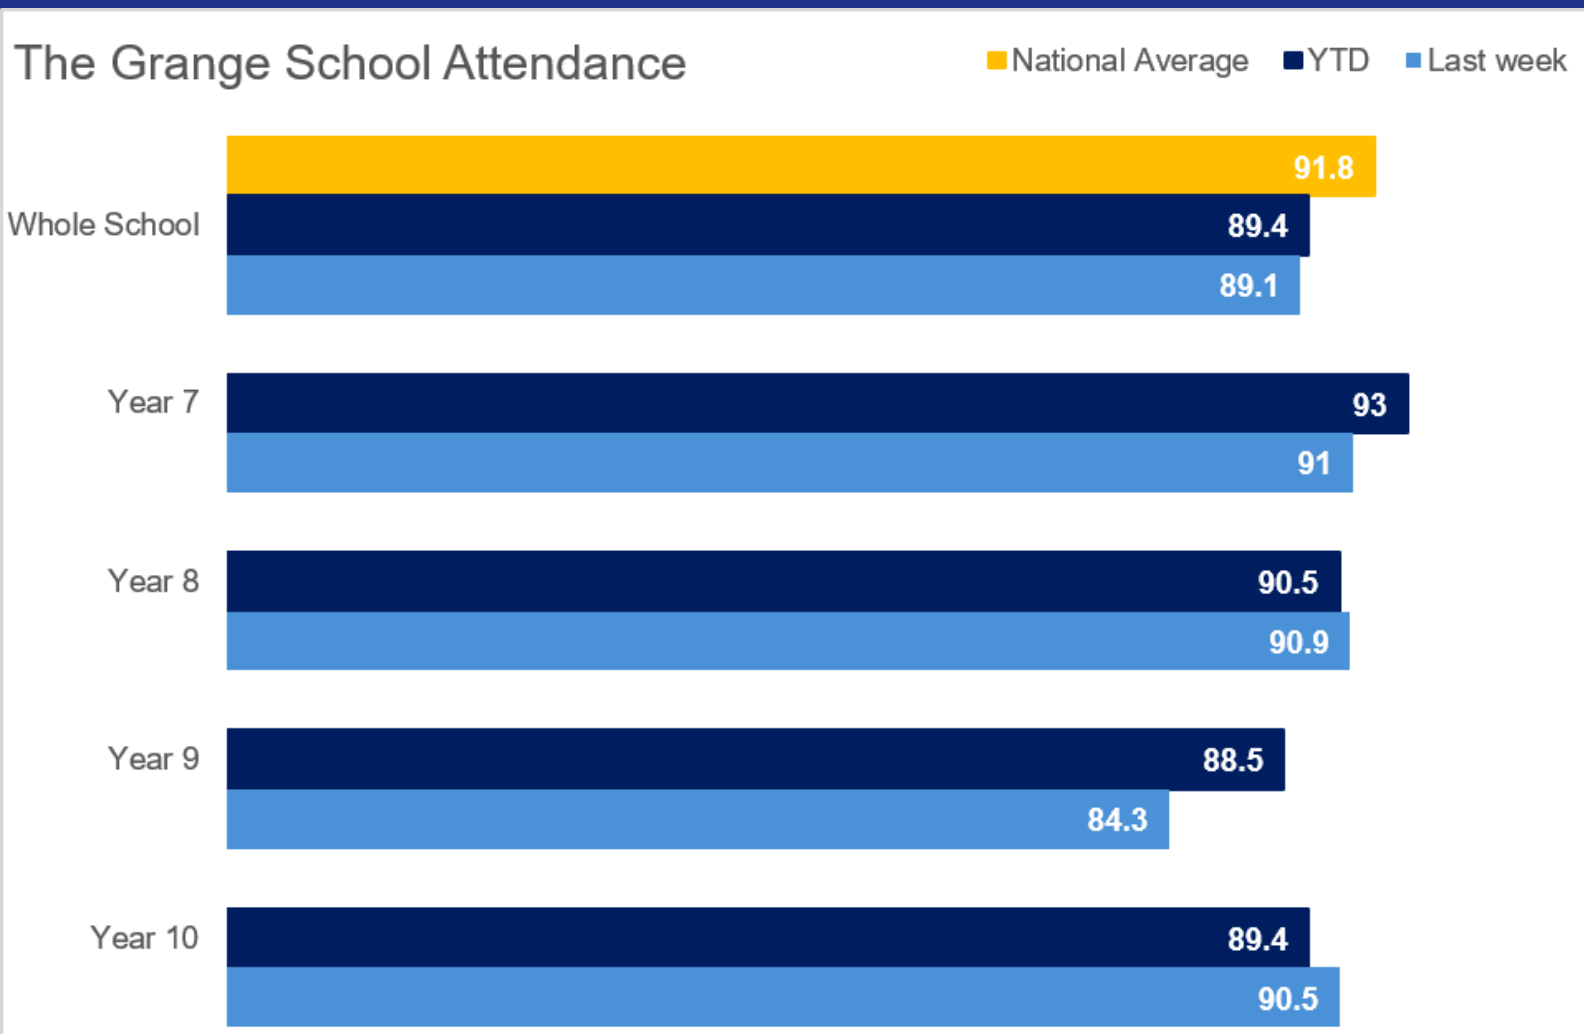

The graph below shows the attendance data for Year 7 - 11 for the week of 15-19 June and the academic year to date

A WEEK IN PHOTOS!

Year 10 Atom Models